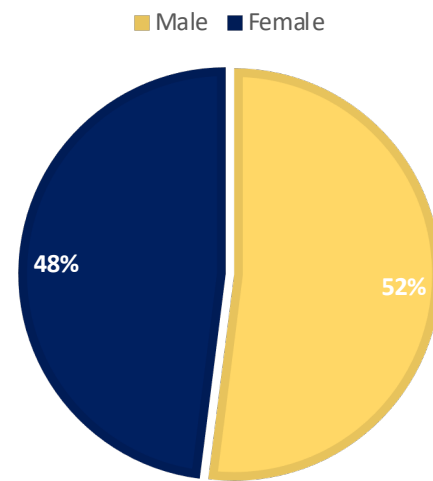

Summer 2022

Sessions Booked / Attended	Number
Total UP* Attended	1198
Total Sessions Booked	2770
Total Sessions Attended	1675
Total Meals Served	1500
Primary Booked	677
Secondary Booked	244
FSM Participants	72%

* Unique Participants

Statistics for Summer HAF 2023

Age Breakdown

Gender Breakdown

SEND / ECHP / BMAE

COTSWOLD
DISTRICT COUNCIL

Gloucestershire
COUNTY COUNCIL

Department
for Education