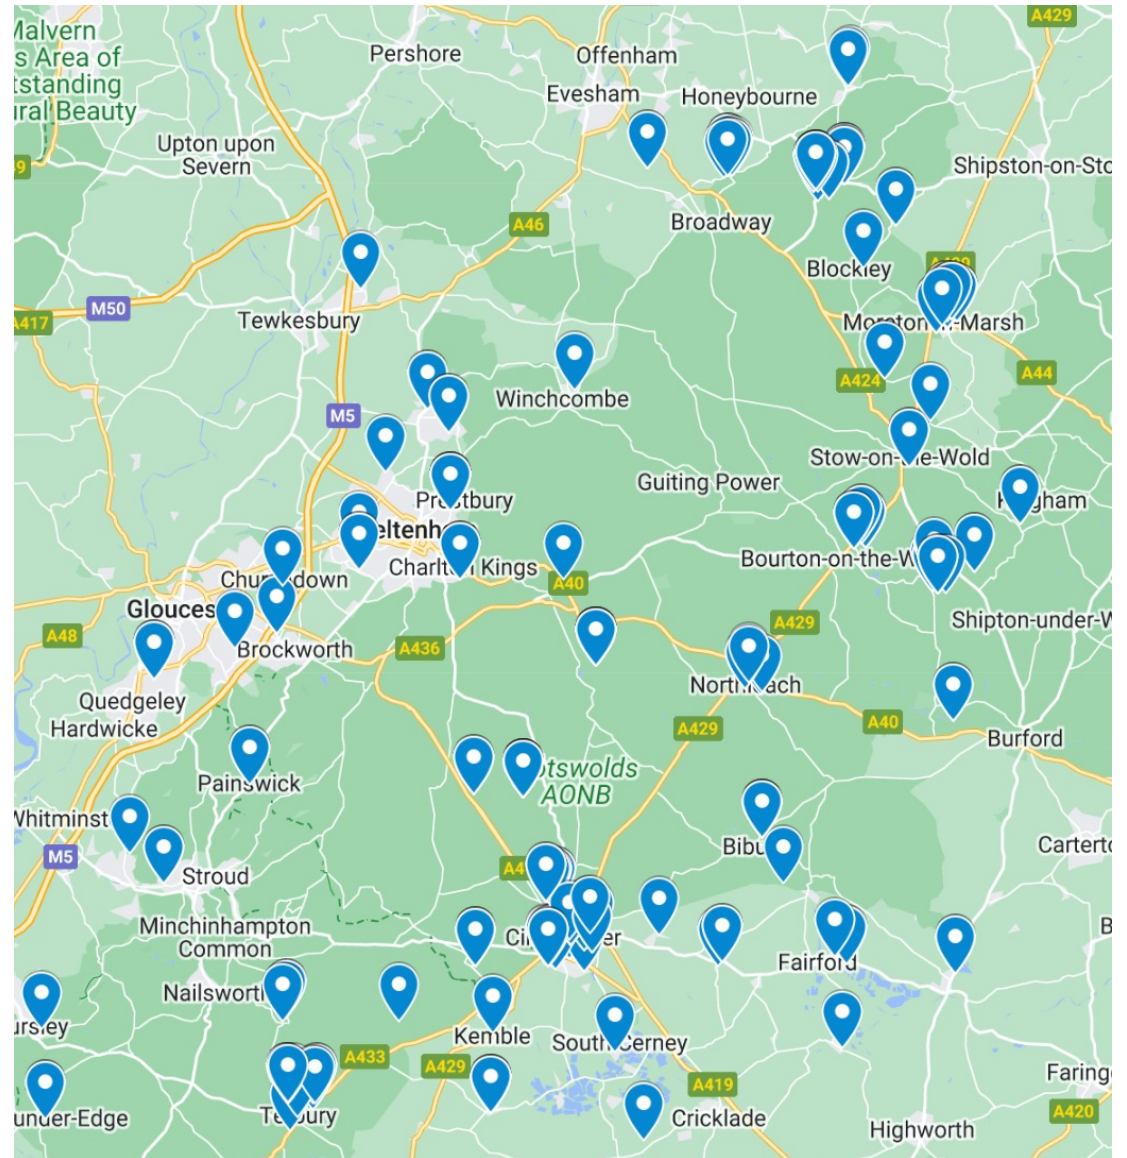

Map of provision
in the Cotswolds

- See [Google Map Link:](#)
- Broken down into HAF / HAP / Open Access and Family Provision

FSM Participants in the Cotswolds

Go Wild African Drums Walnut Tree Field, Fairford

Bloodhound – Community Connectors

Bloodhound Community Connectors Schools and Provider Engagement

Youth Pass Pilot

Young people taking part:

- 42 young people
- SWR Tetbury
- GCC Social Care / Early Help / Families First
- 120 Bus Passes allocated