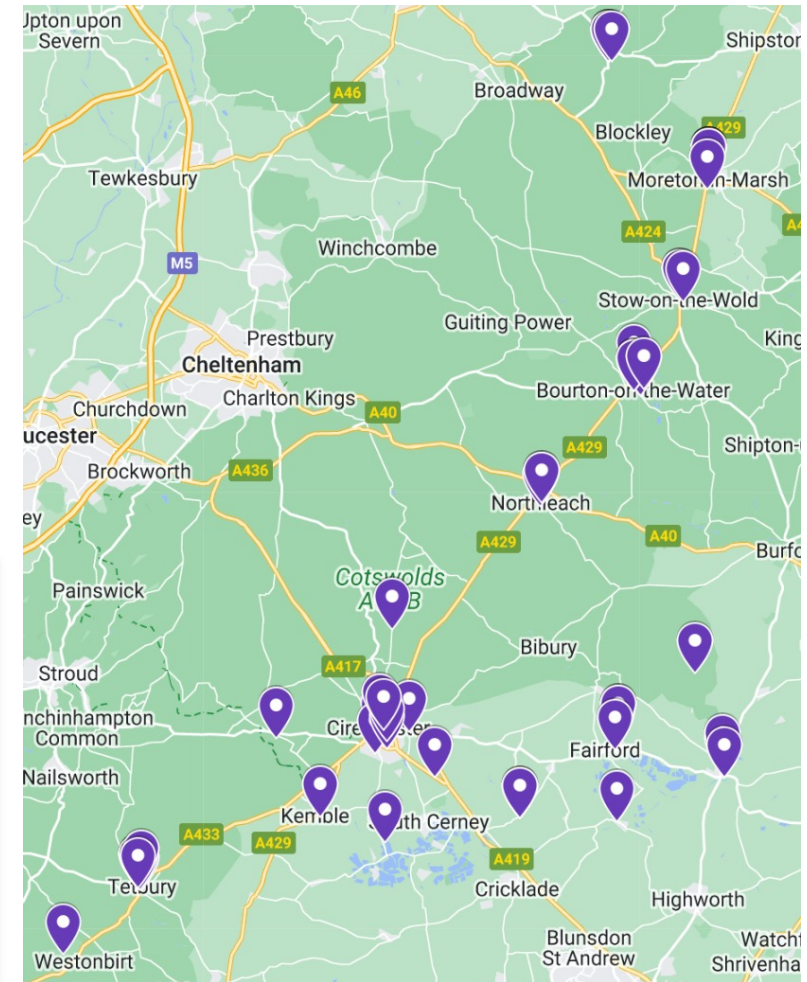

Map of provision
in the Cotswolds

- See [Google Map Link:](#)
- Broken down into HAF / HAP / Open Access and Family Provision

FSM Participants in the Cotswolds

Go Wild African Drums Walnut Tree Field, Fairford