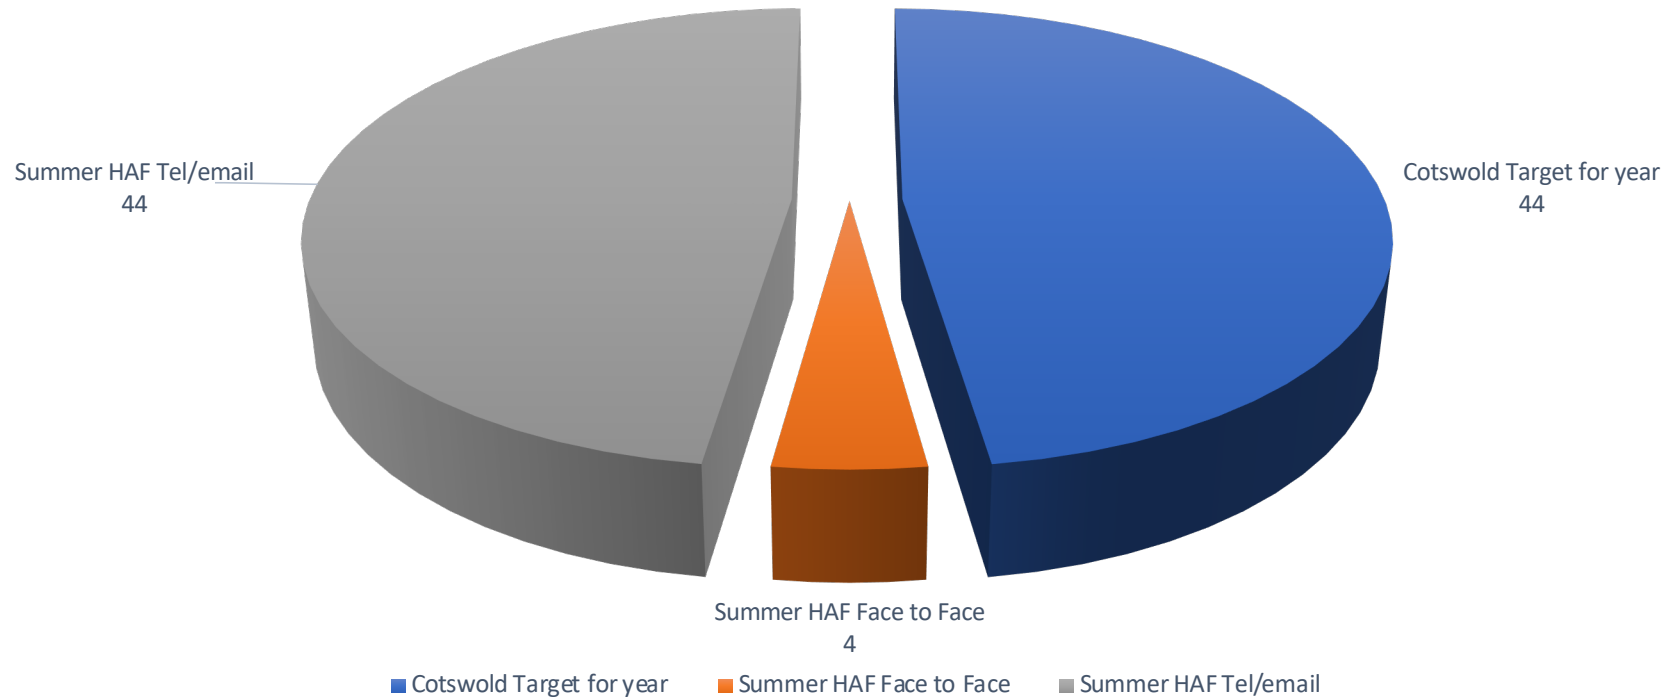

Map of provision
in the Cotswolds

- See [Google Map Link:](#)
- Broken down into HAF / HAP / Open Access and Family Provision

FSM Participants in the Cotswolds

Go Wild African Drums Walnut Tree Field, Fairford

Bloodhound – Community Connectors

Bloodhound Community Connectors Schools and Provider Engagement

Youth Pass Pilot

Young people taking part:

- 42 young people
- SWR Tetbury
- GCC Social Care / Early Help / Families First
- 120 Bus Passes allocated