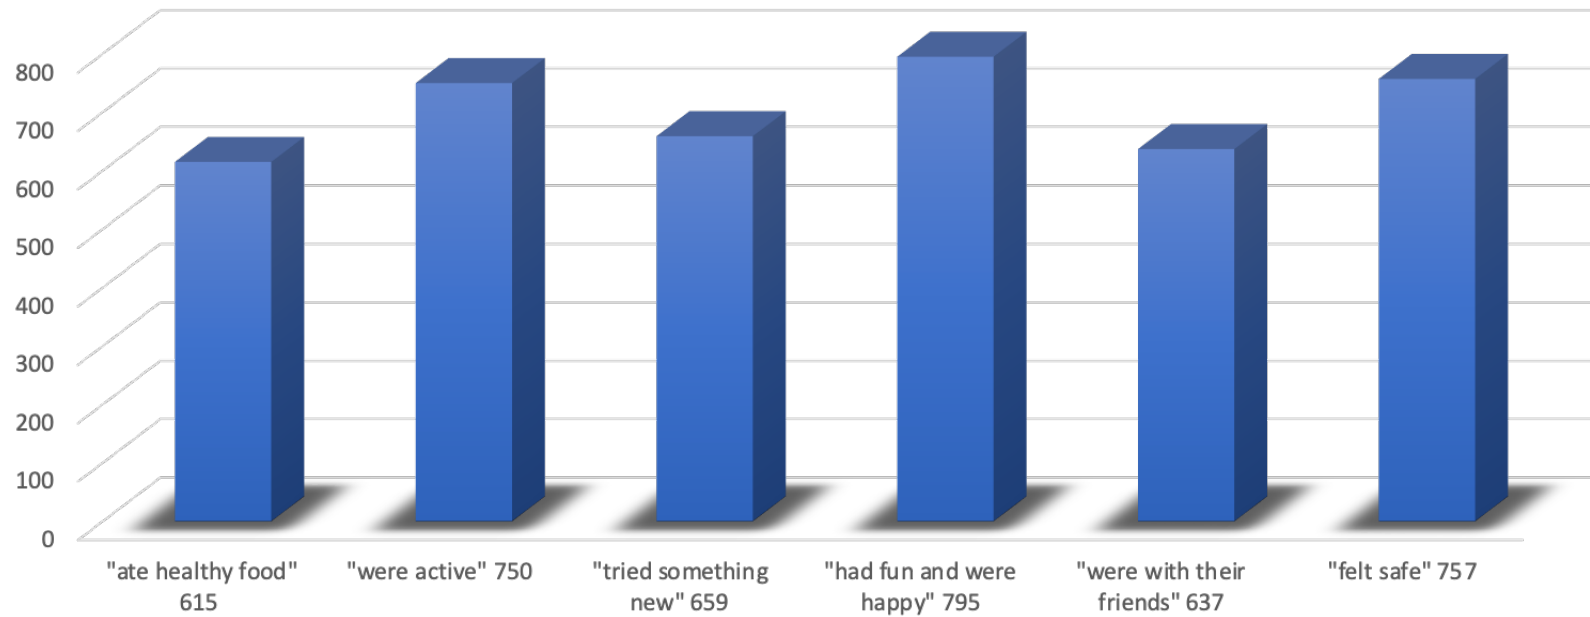

Participants who said:

world
jungle

COTSWOLD
DISTRICT COUNCIL

Gloucestershire
COUNTY COUNCIL

Department
for Education