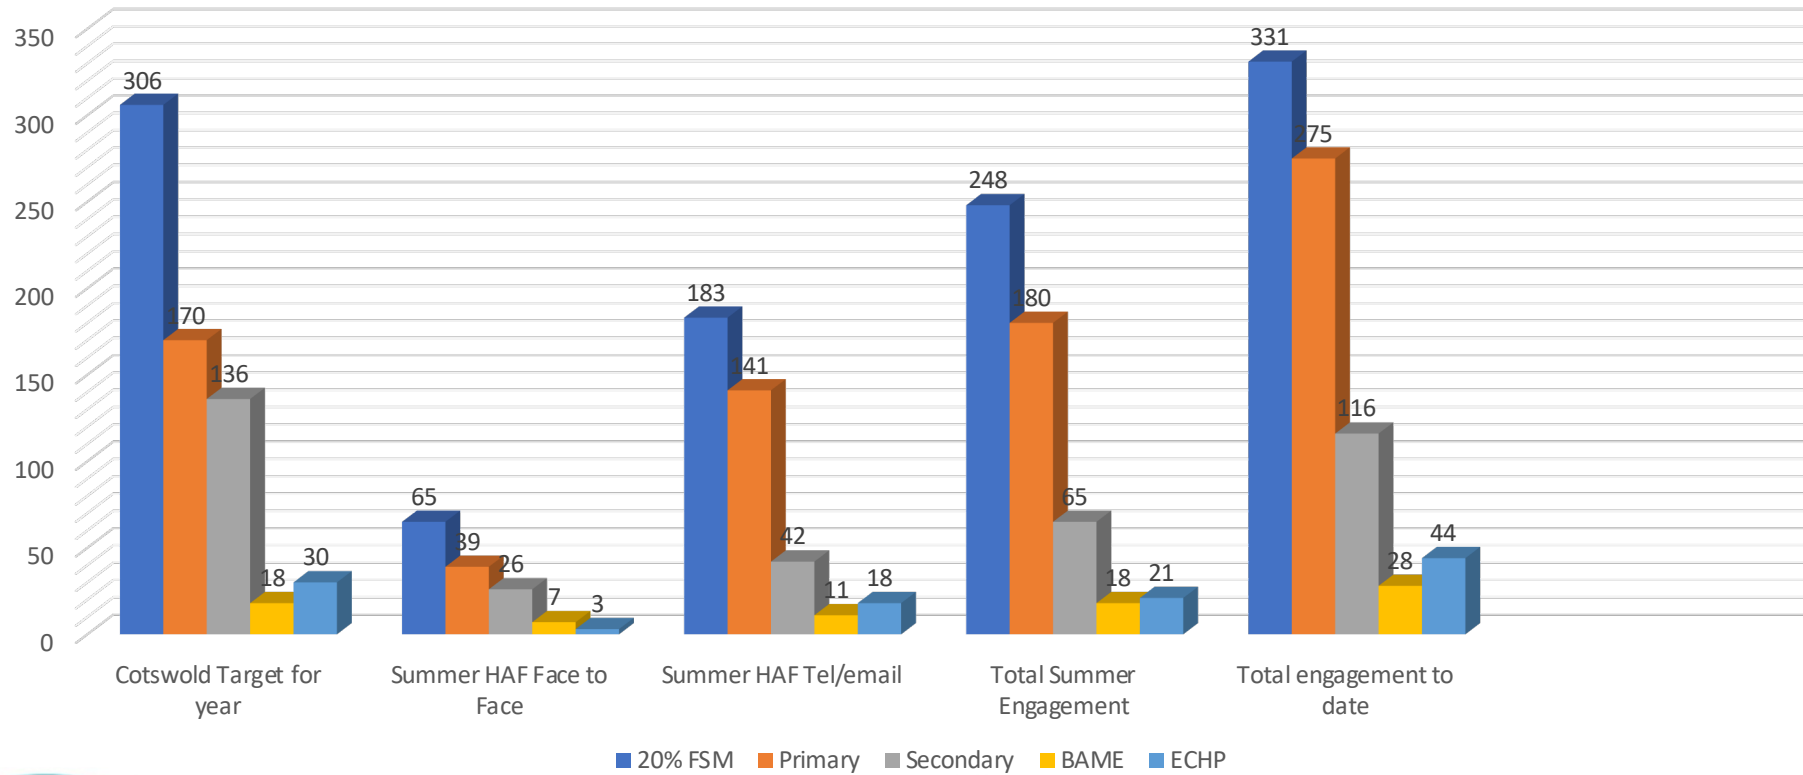

Map of provision
in the Cotswolds

- See [Google Map Link:](#)
- Broken down into HAF / HAP / Open Access and Family Provision

FSM Participants in the Cotswolds

Go Wild African Drums Walnut Tree Field, Fairford

Bloodhound – Community Connectors

Bloodhound Community Connectors Schools and Provider Engagement

Youth Pass Pilot

Young people taking part:

- 42 young people
- SWR Tetbury
- GCC Social Care / Early Help / Families First
- 120 Bus Passes allocated