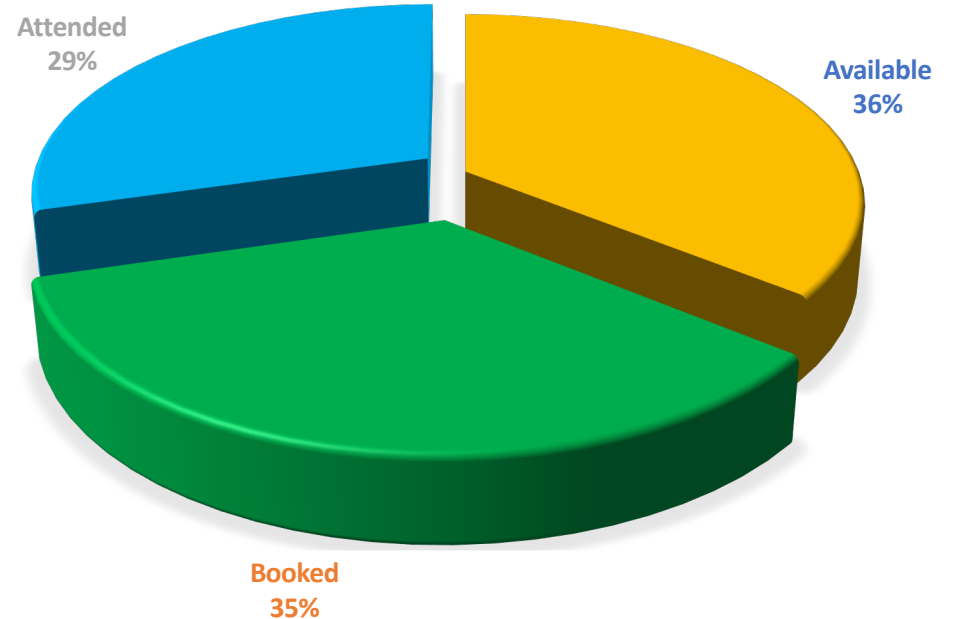

Summer 2022

Sessions Booked / Attended	Number
Total UP* Attended	1198
Total Sessions Booked	2770
Total Sessions Attended	1675
Total Meals Served	1500
Primary Booked	677
Secondary Booked	244
FSM Participants	72%

* Unique Participants

Statistics for Summer HAF 2023

Age Breakdown

Gender Breakdown

SEND / ECHP / BMAE

COTSWOLD
DISTRICT COUNCIL

Gloucestershire
COUNTY COUNCIL

Department
for Education

FAMILY PROVISION

Northleach

Statistical Analysis

- 1615 more unique bookings in Summer 2023 than Summer 2022
- 1470 more unique attendances in Summer 23 than summer 22
- 1198 more sessions were booked in Summer 23 than summer 22
- We more than doubled the number of primary school and secondary school aged children that took part in Summer 23 compared with Summer 22