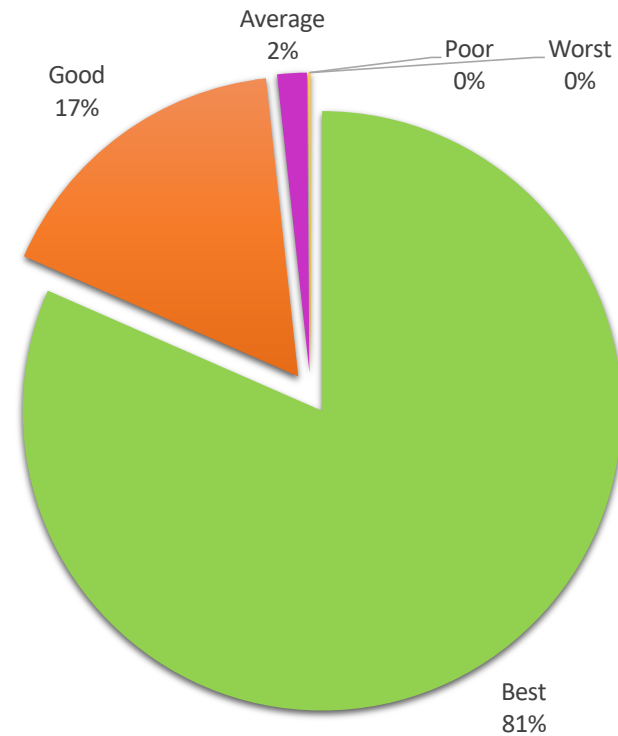

Star ratings for provision

99% of participants rated the provision they attended as either Best (82%) or Good (17%)

Only 2% rating the provision as Average.

■ Best ■ Good ■ Average ■ Poor ■ Worst