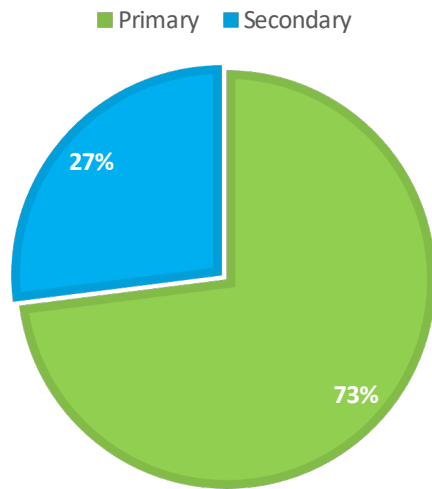

Tug of War @ St. Michaels Park, Cirencester

2022/2023 Comparison

Summer 2023

Sessions Booked / Attended	Number	%
Total UP* Booked	2780	79%
Total UP* Attended	2439	88%
Total Sessions Booked	3530	
Total Sessions Attended	2764	78%
Total Meals Served	1773	64%
Primary Booked	1791	
Secondary Booked	498	
FSM Participants booked	2010	72%
FSM Target participants	750	81%

Summer 2022

Sessions Booked / Attended	Number
Total UP* Attended	1198
Total Sessions Booked	2770
Total Sessions Attended	1675
Total Meals Served	1500
Primary Booked	677
Secondary Booked	244
FSM Participants	72%

* Unique Participants

Statistics for Summer HAF 2023

Age Breakdown

Gender Breakdown

SEND / ECHP / BMAE

COTSWOLD
DISTRICT COUNCIL

Gloucestershire
COUNTY COUNCIL

Department
for Education