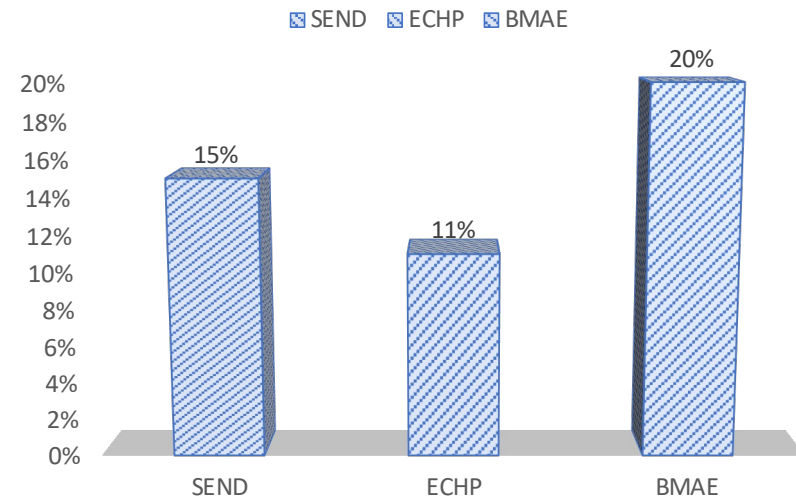

Summer 2022

Sessions Booked / Attended	Number
Total UP* Attended	1198
Total Sessions Booked	2770
Total Sessions Attended	1675
Total Meals Served	1500
Primary Booked	677
Secondary Booked	244
FSM Participants	72%

* Unique Participants

Statistics for Summer HAF 2023

Age Breakdown

Gender Breakdown

SEND / ECHP / BMAE

COTSWOLD
DISTRICT COUNCIL

Gloucestershire
COUNTY COUNCIL

Department
for Education